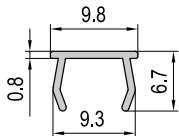

Material and Color : black PA

	Description	L1 (mm)	L2 (mm)	T (mm)	Mass (g)	Part No.
Type A	End Cap-PG20-2020R	20	20	4	2	06.EC.2020R
	End Cap-PG30-3030R	30	30	4	3	08.EC.3030R
	End Cap-PG40-4040R	40	40	4	6	10.EC.4040R
Type B	End Cap-PG20-2020	20	20	4	2	06.EC.2020
	End Cap-PG30-3030	30	30	4	3	08.EC.3030
	End Cap-PG40-4040	40	40	4	6	10.EC.4040
	End Cap-PG40-8080	80	80	4	22	10.EC.8080
	End Cap-PG45-4545	45	45	4	8	10.EC.4545
	End Cap-PG45-9090	90	90	4	28	10.EC.9090
	End Cap-PG60-6060	60	60	4	14	10.EC.6060
Type C	End Cap-PG40-4080	40	80	4	13	10.EC.4080
	End Cap-PG45-4590	45	90	4	16	10.EC.4590
	End Cap-PG1580	15	80	4	10	EC.1580
Type D	End Cap-PG3030 R45	30	30	4	5	08.EC.3030.R45
	End Cap-PG4040 R45	40	40	4	6	10.EC.4040.R45

T Slot Cover-8

Description	Color	Mass(g/m)	Delivery Length	Part No.
T Slot Cover-8	Black	22	2000mm/bar	08.TSC.BK
T Slot Cover-8	Blue	22	2000mm/bar	08.TSC.BE
T Slot Cover-8	Grey	22	2000mm/bar	08.TSC.GY

T Slot Cover-10

Description	Color	Mass(g/m)	Delivery Length	Part No.
T Slot Cover-10	Black	38	2000mm/bar	10.TSC.BK
T Slot Cover-10	Blue	38	2000mm/bar	10.TSC.BE
T Slot Cover-10	Grey	38	2000mm/bar	10.TSC.GY

Note:

1. Delivery length max - 2000 mm.
2. Customized color upon request subjected to Min. order quantity 5000 meters.