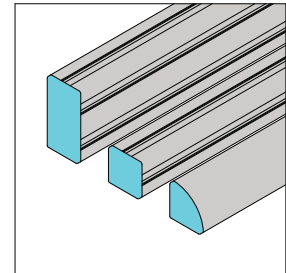

SICA

SICA

PROFILE ACCESSORIES

End cap S

End cap R

T slot cover

End Cap

To prevent staff from any injury and improve profile end appearance.

Material and Color : black PA

	Description	L1 (mm)	L2 (mm)	T (mm)	Mass (g)	Part No.
Type A	End Cap-PG20-2020R	20	20	4	2	06.EC.2020R
	End Cap-PG30-3030R	30	30	4	3	08.EC.3030R
	End Cap-PG40-4040R	40	40	4	6	10.EC.4040R
Type B	End Cap-PG20-2020	20	20	4	2	06.EC.2020
	End Cap-PG30-3030	30	30	4	3	08.EC.3030
	End Cap-PG40-4040	40	40	4	6	10.EC.4040
	End Cap-PG40-8080	80	80	4	22	10.EC.8080
	End Cap-PG45-4545	45	45	4	8	10.EC.4545
	End Cap-PG45-9090	90	90	4	28	10.EC.9090
	End Cap-PG60-6060	60	60	4	14	10.EC.6060
Type C	End Cap-PG40-4080	40	80	4	13	10.EC.4080
	End Cap-PG45-4590	45	90	4	16	10.EC.4590
	End Cap-PG1580	15	80	4	10	EC.1580
Type D	End Cap-PG3030 R45	30	30	4	5	08.EC.3030.R45
	End Cap-PG4040 R45	40	40	4	6	10.EC.4040.R45

Description	Color	Mass(g/m)	Delivery Length	Part No.
T Slot Cover-10	Black	38	2000mm/bar	10.TSC.BK
T Slot Cover-10	Blue	38	2000mm/bar	10.TSC.BE
T Slot Cover-10	Grey	38	2000mm/bar	10.TSC.GY

Note:

1. Delivery length max - 2000 mm.
2. Customized color upon request subjected to Min. order quantity 5000 meters.