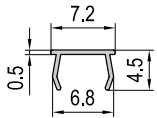

T Slot Cover-6

Description	Color	Mass(g/m)	Delivery Length	Part No.
T Slot Cover-6	Black	11	2000mm/bar	06.TSC.BK