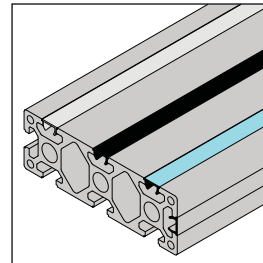

SICA

SICA

PROFILE ACCESSORIES

End cap S

End cap R

T slot cover

End Cap

To prevent staff from any injury and improve profile end appearance.

Material and Color : black PA

	Description	L1 (mm)	L2 (mm)	T (mm)	Mass (g)	Part No.
Type A	End Cap-PG20-2020R	20	20	4	2	06.EC.2020R
	End Cap-PG30-3030R	30	30	4	3	08.EC.3030R
	End Cap-PG40-4040R	40	40	4	6	10.EC.4040R
Type B	End Cap-PG20-2020	20	20	4	2	06.EC.2020
	End Cap-PG30-3030	30	30	4	3	08.EC.3030
	End Cap-PG40-4040	40	40	4	6	10.EC.4040
	End Cap-PG40-8080	80	80	4	22	10.EC.8080
	End Cap-PG45-4545	45	45	4	8	10.EC.4545
	End Cap-PG45-9090	90	90	4	28	10.EC.9090
	End Cap-PG60-6060	60	60	4	14	10.EC.6060
Type C	End Cap-PG40-4080	40	80	4	13	10.EC.4080
	End Cap-PG45-4590	45	90	4	16	10.EC.4590
	End Cap-PG1580	15	80	4	10	EC.1580
Type D	End Cap-PG3030 R45	30	30	4	5	08.EC.3030.R45
	End Cap-PG4040 R45	40	40	4	6	10.EC.4040.R45

T Slot Cover

To prevent slot from contamination and improve structure appearance .

Material and Color : PVC Black/Blue/Grey

T Slot Cover-6

Description	Color	Mass(g/m)	Delivery Length	Part No.
T Slot Cover-6	Black	11	2000mm/bar	06.TSC.BK