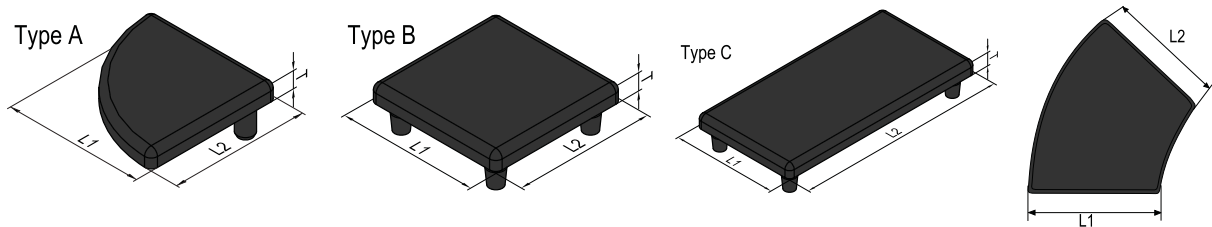

SICA

SICA

PROFILE ACCESSORIES

End cap S

End cap R

T slot cover

End Cap

To prevent staff from any injury and improve profile end appearance.

Material and Color : black PA

	Description	L1 (mm)	L2 (mm)	T (mm)	Mass (g)	Part No.
Type A	End Cap-PG20-2020R	20	20	4	2	06.EC.2020R
	End Cap-PG30-3030R	30	30	4	3	08.EC.3030R
	End Cap-PG40-4040R	40	40	4	6	10.EC.4040R
Type B	End Cap-PG20-2020	20	20	4	2	06.EC.2020
	End Cap-PG30-3030	30	30	4	3	08.EC.3030
	End Cap-PG40-4040	40	40	4	6	10.EC.4040
	End Cap-PG40-8080	80	80	4	22	10.EC.8080
	End Cap-PG45-4545	45	45	4	8	10.EC.4545
	End Cap-PG45-9090	90	90	4	28	10.EC.9090
	End Cap-PG60-6060	60	60	4	14	10.EC.6060
Type C	End Cap-PG40-4080	40	80	4	13	10.EC.4080
	End Cap-PG45-4590	45	90	4	16	10.EC.4590
	End Cap-PG1580	15	80	4	10	EC.1580
Type D	End Cap-PG3030 R45	30	30	4	5	08.EC.3030.R45
	End Cap-PG4040 R45	40	40	4	6	10.EC.4040.R45

T Slot Cover

To prevent slot from contamination and improve structure appearance .

Material and Color : PVC Black/Blue/Grey

T Slot Cover-6

Description	Color	Mass(g/m)	Delivery Length	Part No.
T Slot Cover-6	Black	11	2000mm/bar	06.TSC.BK

Description	Color	Mass(g/m)	Delivery Length	Part No.
T Slot Cover-10	Black	38	2000mm/bar	10.TSC.BK
T Slot Cover-10	Blue	38	2000mm/bar	10.TSC.BE
T Slot Cover-10	Grey	38	2000mm/bar	10.TSC.GY

Note:

1. Delivery length max - 2000 mm.
2. Customized color upon request subjected to Min. order quantity 5000 meters.