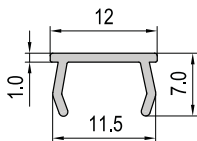

Material and Color : black PA

	Description	L1 (mm)	L2 (mm)	T (mm)	Mass (g)	Part No.
Type A	End Cap-PG20-2020R	20	20	4	2	06.EC.2020R
	End Cap-PG30-3030R	30	30	4	3	08.EC.3030R
	End Cap-PG40-4040R	40	40	4	6	10.EC.4040R
Type B	End Cap-PG20-2020	20	20	4	2	06.EC.2020
	End Cap-PG30-3030	30	30	4	3	08.EC.3030
	End Cap-PG40-4040	40	40	4	6	10.EC.4040
	End Cap-PG40-8080	80	80	4	22	10.EC.8080
	End Cap-PG45-4545	45	45	4	8	10.EC.4545
	End Cap-PG45-9090	90	90	4	28	10.EC.9090
	End Cap-PG60-6060	60	60	4	14	10.EC.6060
Type C	End Cap-PG40-4080	40	80	4	13	10.EC.4080
	End Cap-PG45-4590	45	90	4	16	10.EC.4590
	End Cap-PG1580	15	80	4	10	EC.1580
Type D	End Cap-PG3030 R45	30	30	4	5	08.EC.3030.R45
	End Cap-PG4040 R45	40	40	4	6	10.EC.4040.R45

T Slot Cover-8

Description	Color	Mass(g/m)	Delivery Length	Part No.
T Slot Cover-8	Black	22	2000mm/bar	08.TSC.BK
T Slot Cover-8	Blue	22	2000mm/bar	08.TSC.BE
T Slot Cover-8	Grey	22	2000mm/bar	08.TSC.GY

T Slot Cover-10

Description	Color	Mass(g/m)	Delivery Length	Part No.
T Slot Cover-10	Black	38	2000mm/bar	10.TSC.BK
T Slot Cover-10	Blue	38	2000mm/bar	10.TSC.BE
T Slot Cover-10	Grey	38	2000mm/bar	10.TSC.GY

Note:

1. Delivery length max - 2000 mm.
2. Customized color upon request subjected to Min. order quantity 5000 meters.