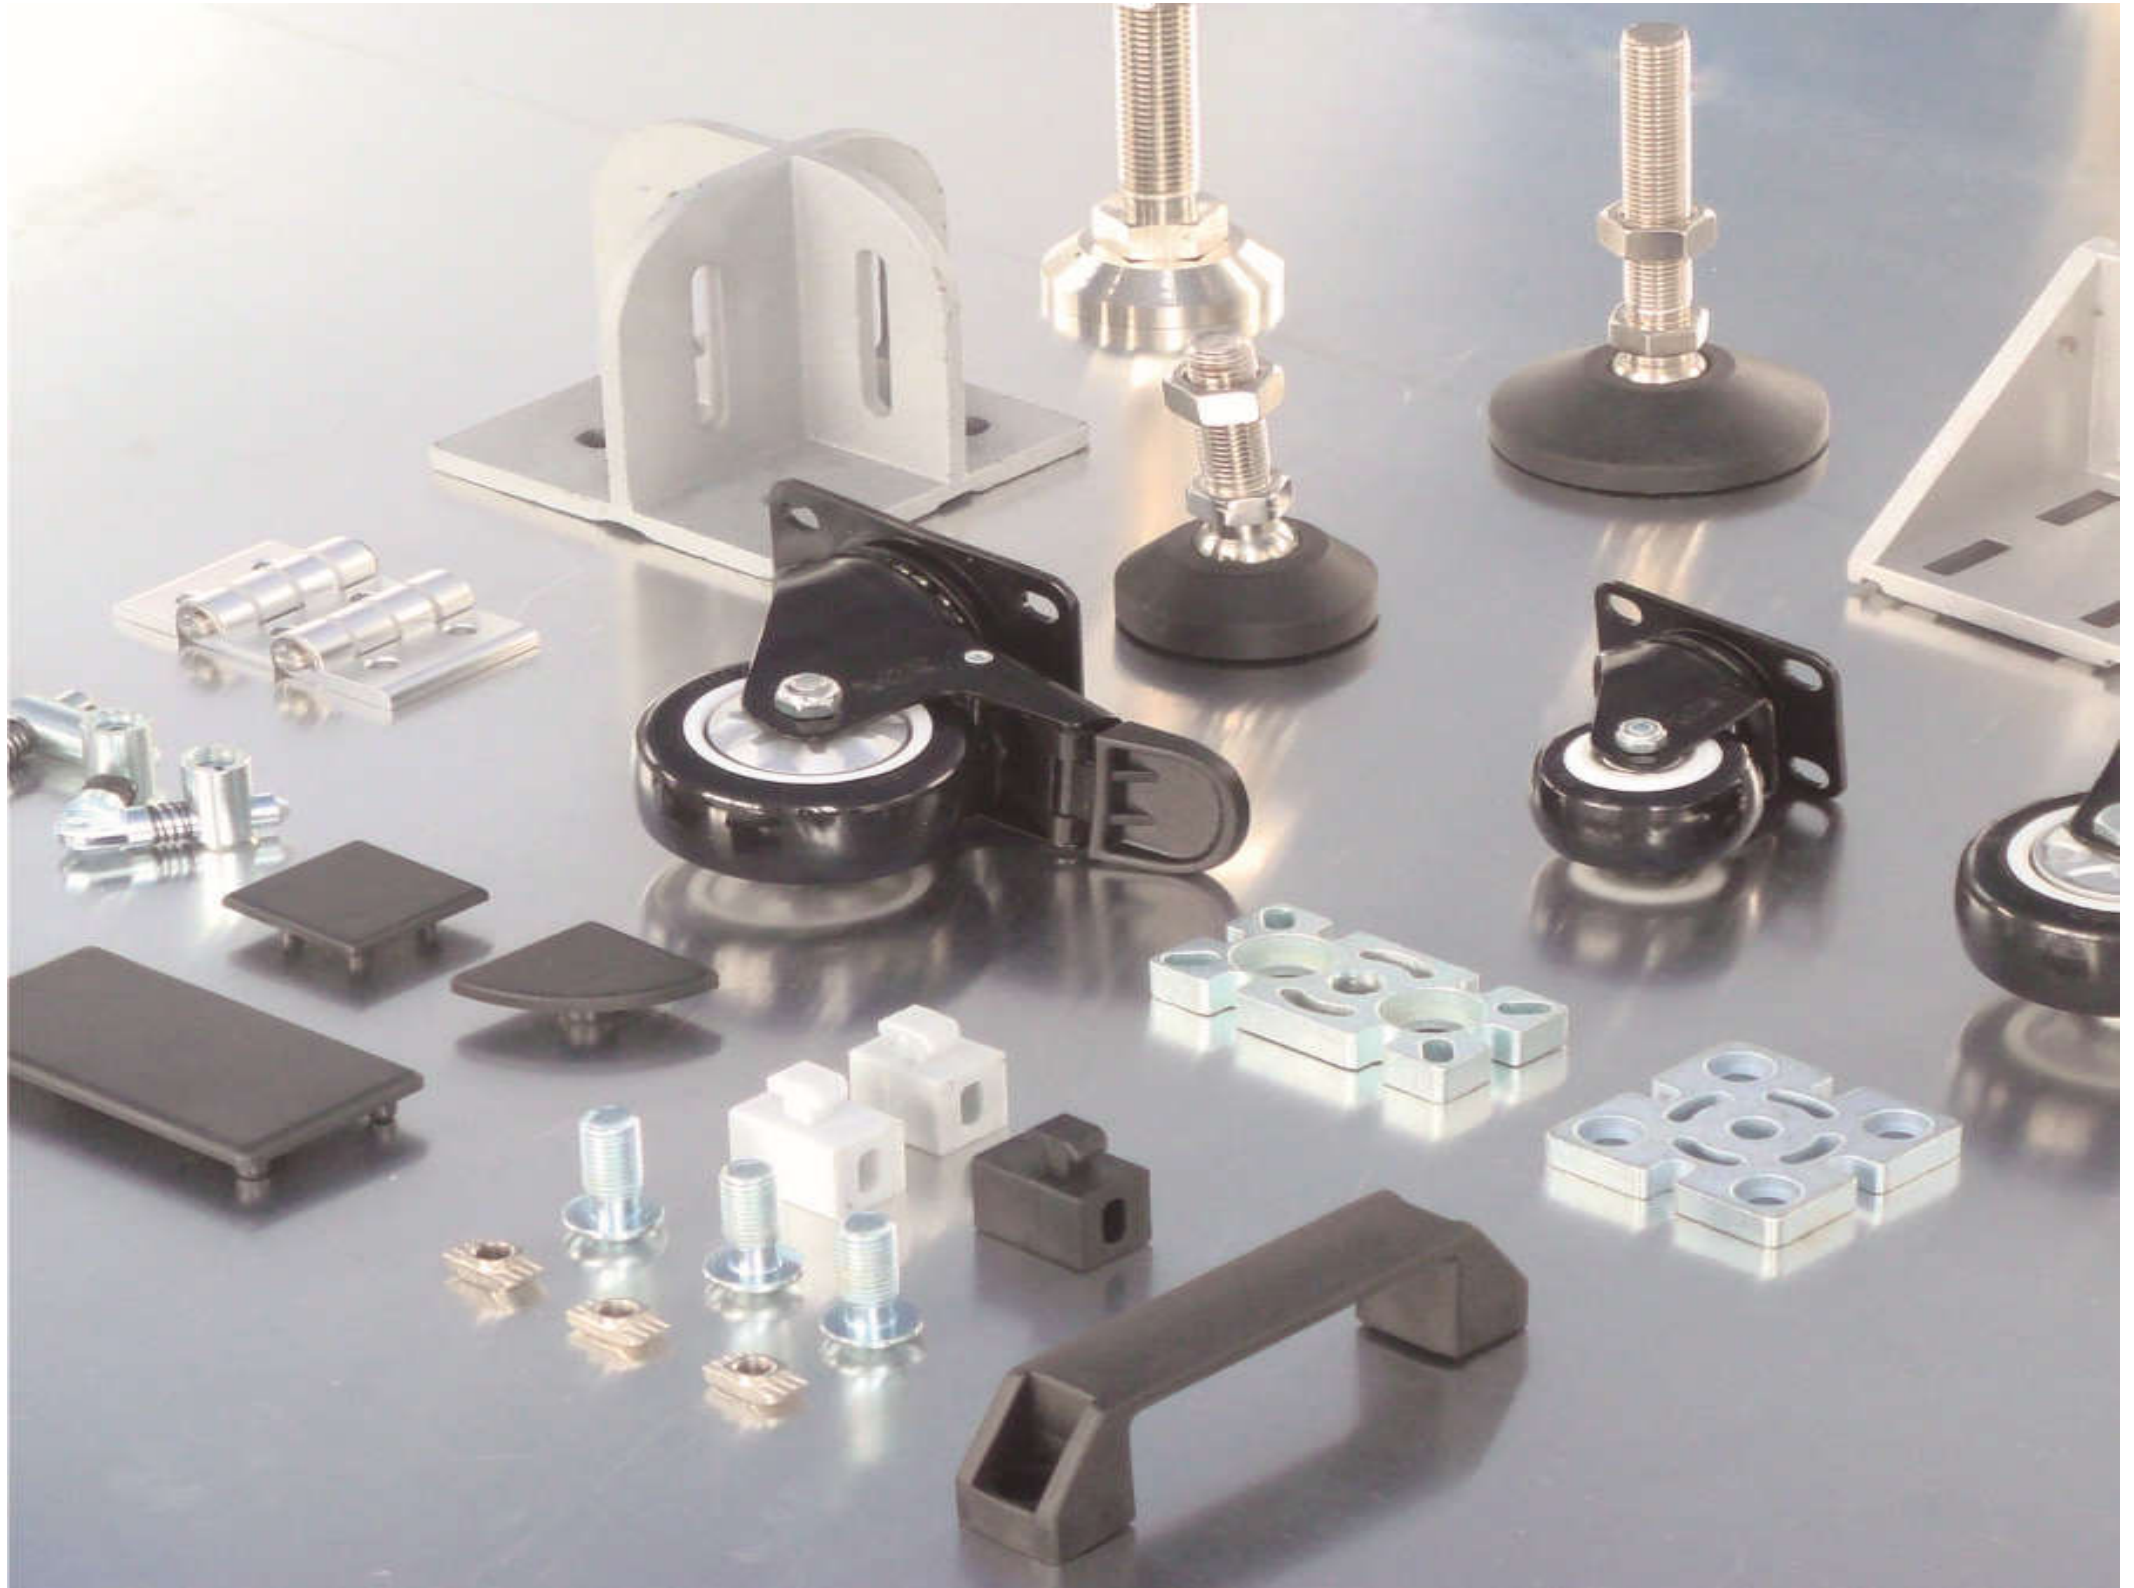

SICA

SICA

PROFILE ACCESSORIES

End cap S

End cap R

T slot cover

End Cap

To prevent staff from any injury and improve profile end appearance.

Material and Color : black PA

	Description	L1 (mm)	L2 (mm)	T (mm)	Mass (g)	Part No.
Type A	End Cap-PG20-2020R	20	20	4	2	06.EC.2020R
	End Cap-PG30-3030R	30	30	4	3	08.EC.3030R
	End Cap-PG40-4040R	40	40	4	6	10.EC.4040R
Type B	End Cap-PG20-2020	20	20	4	2	06.EC.2020
	End Cap-PG30-3030	30	30	4	3	08.EC.3030
	End Cap-PG40-4040	40	40	4	6	10.EC.4040
	End Cap-PG40-8080	80	80	4	22	10.EC.8080
	End Cap-PG45-4545	45	45	4	8	10.EC.4545
	End Cap-PG45-9090	90	90	4	28	10.EC.9090
	End Cap-PG60-6060	60	60	4	14	10.EC.6060
Type C	End Cap-PG40-4080	40	80	4	13	10.EC.4080
	End Cap-PG45-4590	45	90	4	16	10.EC.4590
	End Cap-PG1580	15	80	4	10	EC.1580
Type D	End Cap-PG3030 R45	30	30	4	5	08.EC.3030.R45
	End Cap-PG4040 R45	40	40	4	6	10.EC.4040.R45

T Slot Cover

To prevent slot from contamination and improve structure appearance .

Material and Color : PVC Black/Blue/Grey

T Slot Cover-6

Description	Color	Mass(g/m)	Delivery Length	Part No.
T Slot Cover-6	Black	11	2000mm/bar	06.TSC.BK

Description	Color	Mass(g/m)	Delivery Length	Part No.
T Slot Cover-10	Black	38	2000mm/bar	10.TSC.BK
T Slot Cover-10	Blue	38	2000mm/bar	10.TSC.BE
T Slot Cover-10	Grey	38	2000mm/bar	10.TSC.GY

Note:

1. Delivery length max - 2000 mm.
2. Customized color upon request subjected to Min. order quantity 5000 meters.