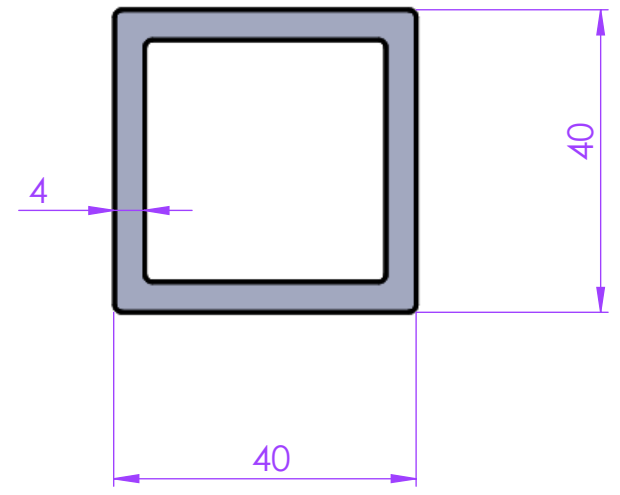

Profile Group -	40 Series
Part Code -	4040 Sq. Pipe
Description -	4040 X 4 Sq. Pipe

ALL DIMENSIONS ARE IN MM

		SICA INDIA www.sica.in					
		PART NAME 4040 Sq. Pipe					
DATE 21-07-2014		DRG. NO.					
DRAWN BY <i>Praful</i>							
CHECKED BY							
MODULAR ASSEMBLY SYSTEM	MODULAR CONVEYOR SYSTEM	ERGONOMIC WORKSTATION AND LEAN PRODUCTION SYSTEM	MACHINE GUARD AND ENCLOUSURE SYSTEM	LINEAR MOTION SYSTEM	CLEAN ROOM SYSTEM	MATERIAL ALUMINIUM ALLOY 6063 T6	
						APPROX. WT.	