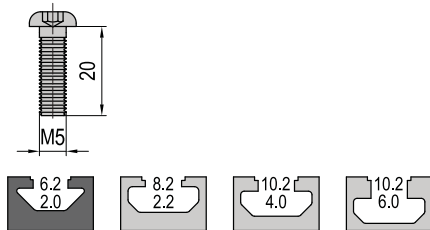

Quick Insert Set

Quick Insert Set can hide itself completely in aluminium profile bars, so its widely used to set up clean frames.

20 Group Quick Insert Set

30 Group Quick Insert Set

40 Group Quick Insert Set

Description	Mass (g)	Part No.
20 Group Quick Insert set	4	06.QI.SET
30 Group Quick Insert set	13	08.QI.SET
40 Group Quick Insert set	25	10.QI.SET