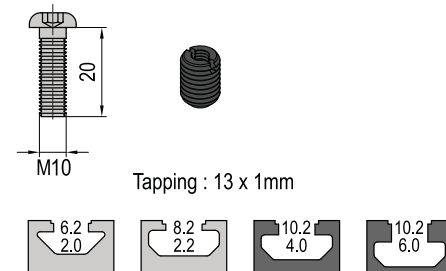

Quick Insert Set

Quick Insert Set can hide itself completely in aluminium profile bars, so its widely used to set up clean frames.

20 Group Quick Insert Set

30 Group Quick Insert Set

40 Group Quick Insert Set

Description	Mass (g)	Part No.
20 Group Quick Insert set	4	06.QI.SET
30 Group Quick Insert set	13	08.QI.SET
40 Group Quick Insert set	25	10.QI.SET