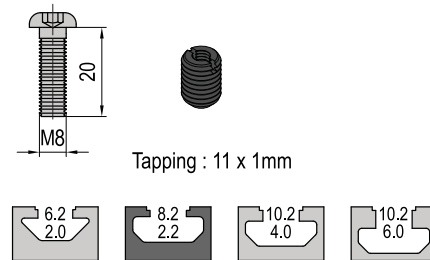

Quick Insert Set

Quick Insert Set can hide itself completely in aluminium profile bars, so its widely used to set up clean frames.

20 Group Quick Insert Set

30 Group Quick Insert Set

40 Group Quick Insert Set

Description	Mass (g)	Part No.
20 Group Quick Insert set	4	06.QI.SET
30 Group Quick Insert set	13	08.QI.SET
40 Group Quick Insert set	25	10.QI.SET