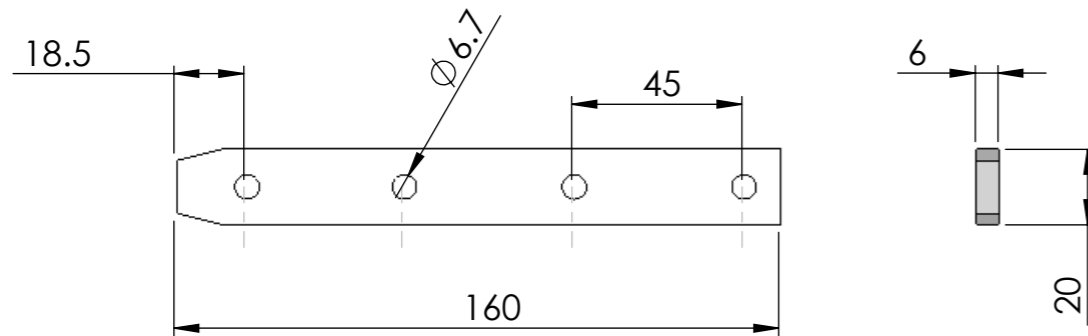

Profile Group -	CABLE TRAY
Part Code -	SLCJ 5x140
Description -	INNER FITTINGS

ALL DIMENSIONS ARE IN MM

SICA INDIA
www.sica.in

DATE	01-09-2016
DRAWN BY	M . S
CHECKED BY	

PART NAME	CONNECTORS
------------------	------------