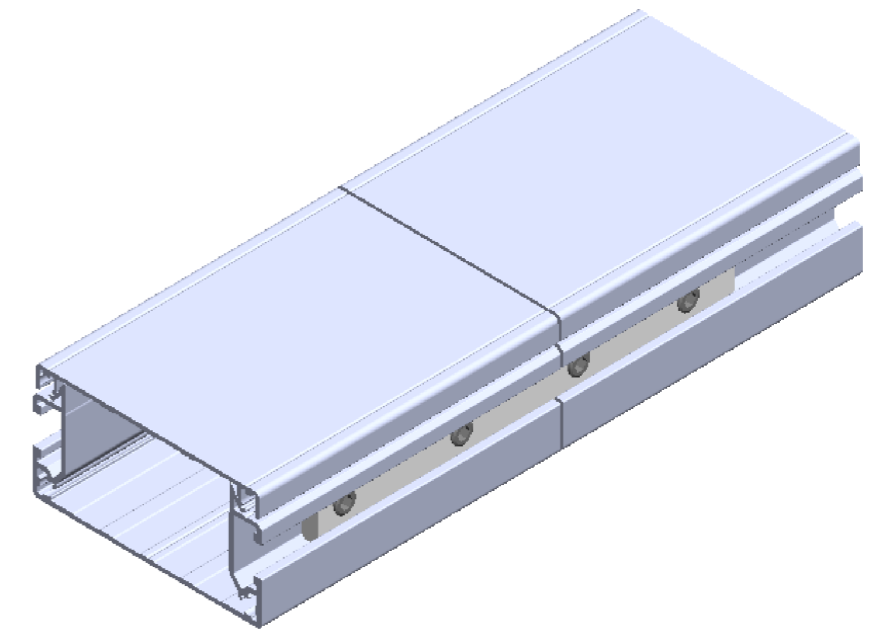

Profile Group -	CABLE TRAY
Part Code -	SLCJ 5x140
Description -	INNER FITTINGS

ALL DIMENSIONS ARE IN MM

SICA INDIA
www.sica.in

DATE	01-09-2016
DRAWN BY	M . S
CHECKED BY	

PART NAME	CONNECTORS
------------------	------------