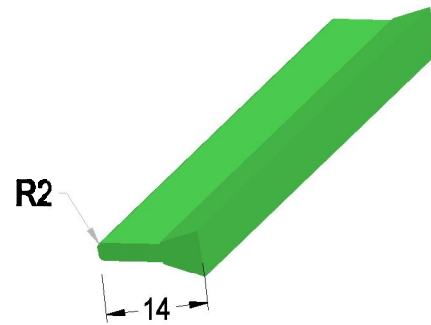

GUIDE RAIL

Material	Part Number
Aluminium	C.AC.AL.1818

Material	Part Number
Polymer	C.AC.GS.180702

Material	Part Number
Polymer	C.AC.GS.1825