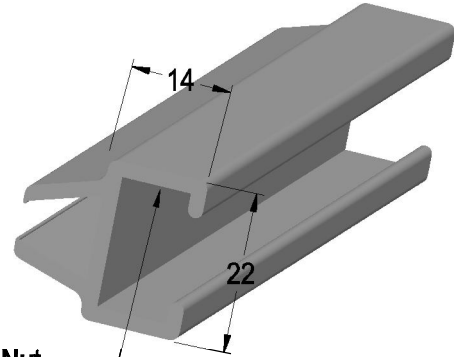

GUIDE RAIL

Material	Part Number
Aluminium	C.AC.AL.1818

Material	Part Number
Polymer	C.AC.GS.180702

Material	Part Number
Polymer	C.AC.GS.1825