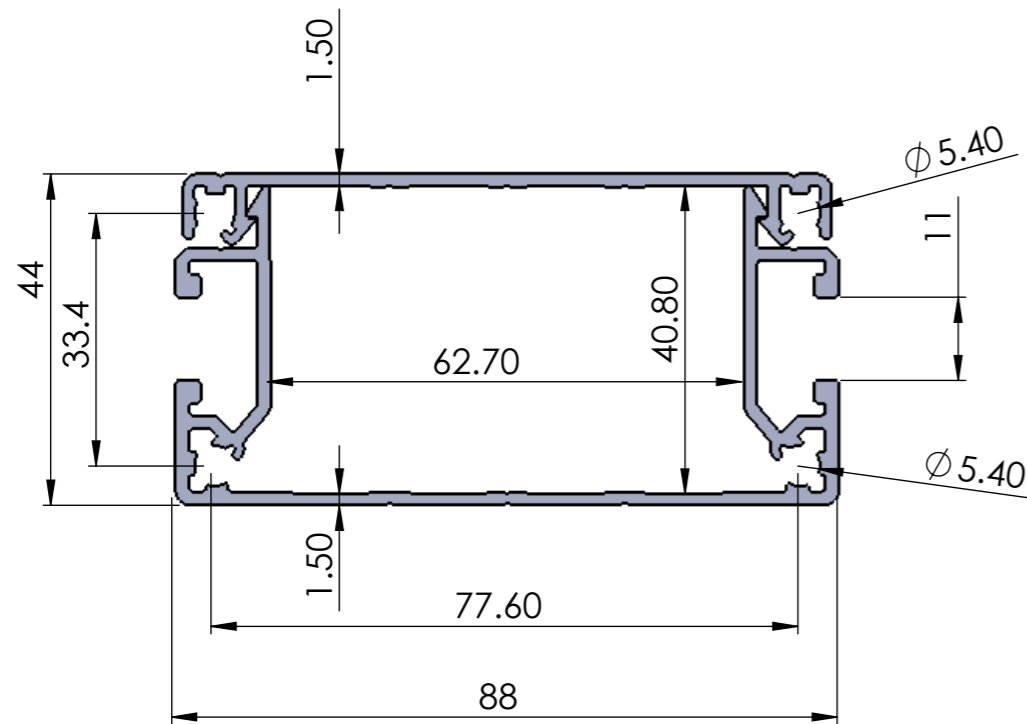

**Profile Group -** CABLE TRAY

**Part Code -** C.CT. 4488 AL.

**Description -** CABLE TRAY 4488

ALL DIMENSIONS  
ARE IN MM

**SICA INDIA**  
www.sica.in

DATE 24-08-2015  
DRAWN BY Praful  
CHECKED BY

**PART NAME** CABLE DUCT WITH COVER