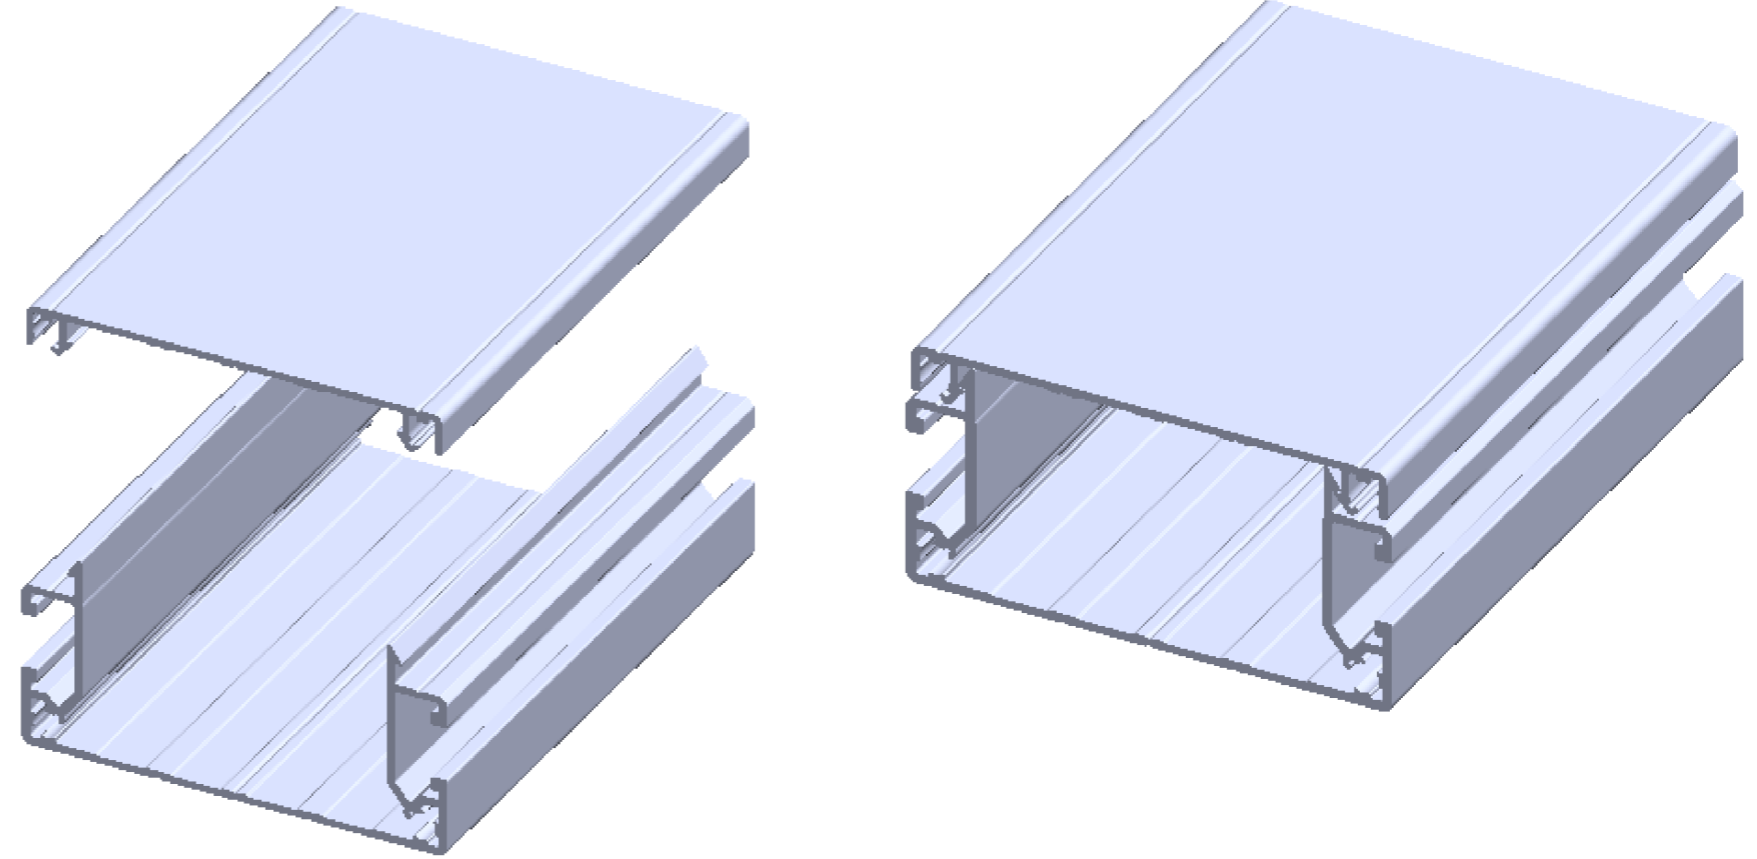

**Profile Group -** CABLE TRAY

**Part Code -** C.CT. 4488 AL.

**Description -** CABLE TRAY 4488

ALL DIMENSIONS  
ARE IN MM

**SICA INDIA**  
www.sica.in

DATE 24-08-2015  
DRAWN BY Praful  
CHECKED BY

**PART NAME** CABLE DUCT WITH COVER