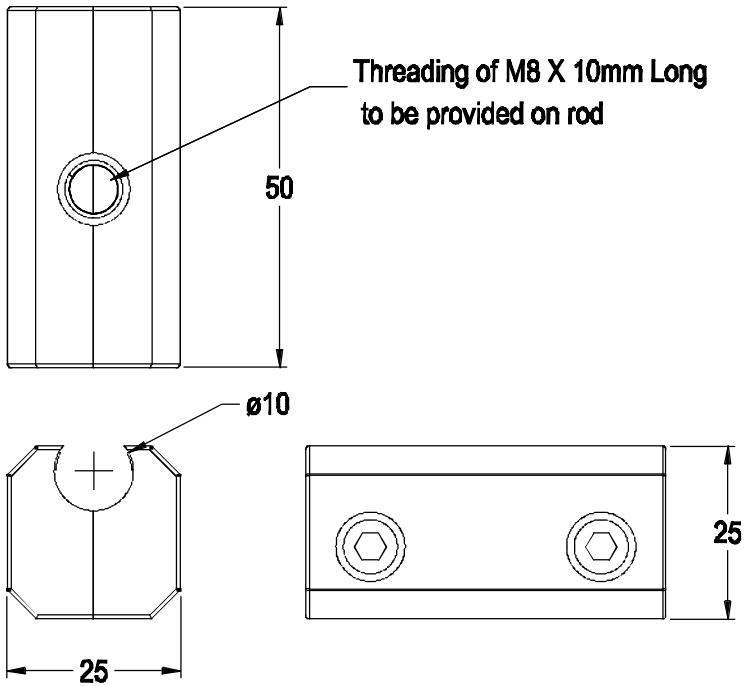

### GUIDE RAIL CLAMP PA SINGLE

Description	Material	Mass(gms./unit)	Part Number
Guide Rail Clamp Single	Polyamide	35	C.GRCS.PA.5025.10