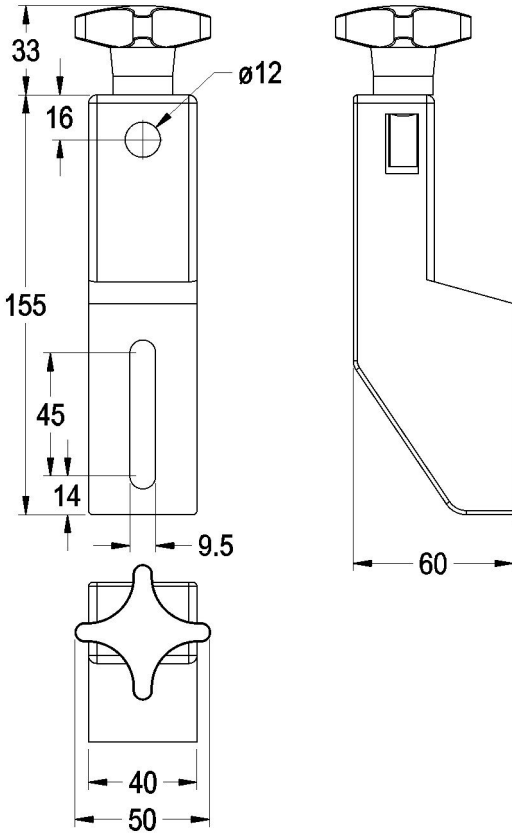

SIDE BRACKET

Bracket supplied with Handle, Eyebolt & Knob

Description	Material	Mass(gms./unit)	Part Number
Side Bracket	Polyamide	200	C.SB.PA.150.30.SET