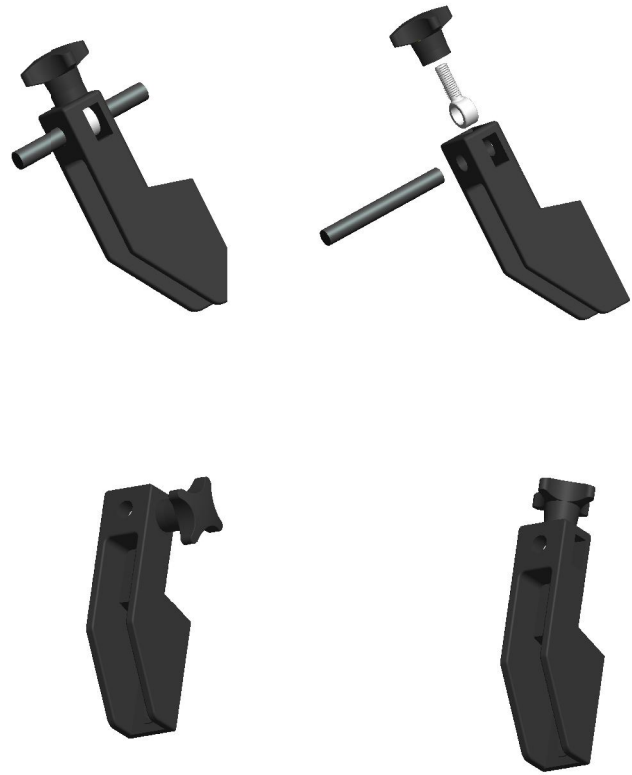

SIDE BRACKET

Bracket supplied with Handle, Eyebolt & Knob

Description	Material	Mass(gms./unit)	Part Number
Side Bracket	Polyamide	200	C.SB.PA.150.30.SET